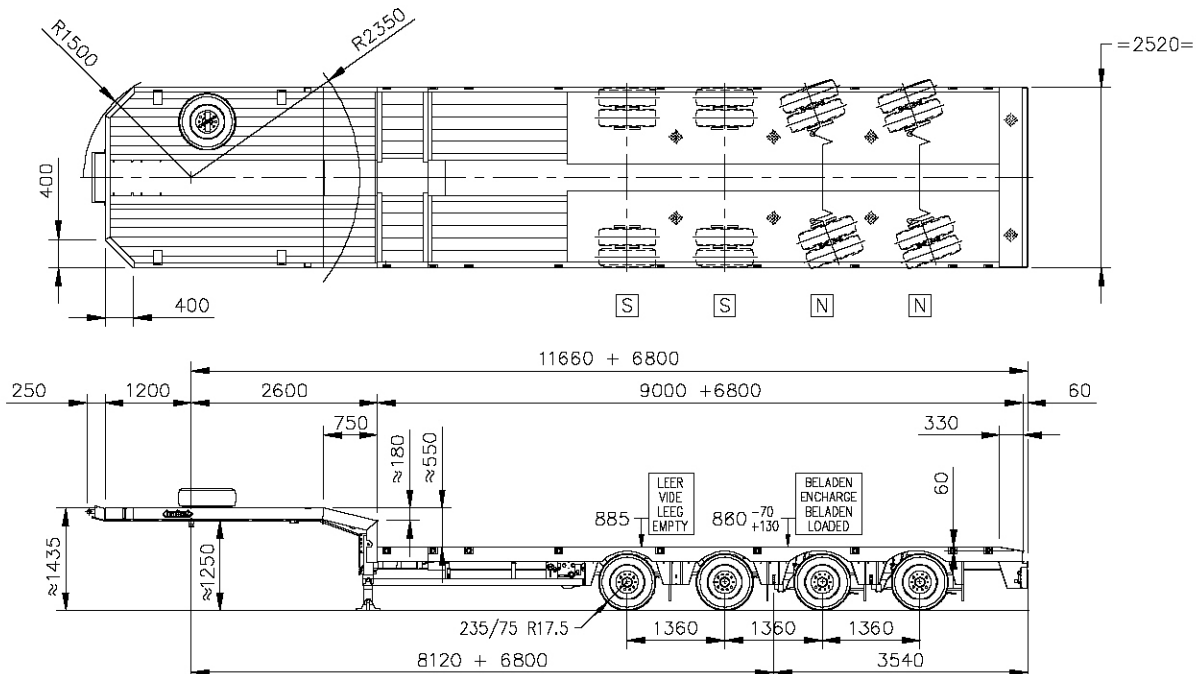

OSDS-58-04V

MULTI TRAILER EXTENDIBLE 4 AXLE

(This picture is only an example. Your specification may be different.)

“The Nootboom OSDS offers the optimum way of transport for medium heavy machinery: fast, cost effective and safe!”

“Your new Nootboom starts here, at the basic.”

1. BASIC EXECUTION

OSDS-58-04V

1.1. DRAWING

OSDS-58-04V

(Drawing 3064397, basic execution, excl. options)